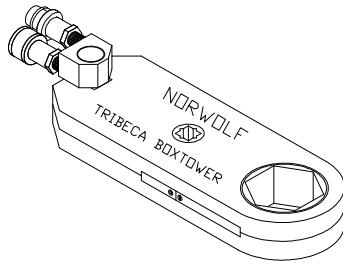

Norwolf Tool Works, Inc.

6 Sullivan Street, Westwood, NJ 07675

Telephone: (201)666-6655

Fax: (201)666-7611

www.norwolf.com

BOXTOWER™ SERIES

IMPERIAL

| BOXTOWER 2 | | | | | | |
|--|----------|------|-------|-------|-------|-------|
| MAXIMUM TORQUE: 1588 FT. LBS. @ 10K PSI | | | | | | |
| PART NO. | HEX | "A" | "B" | "C" | "D" | "E" |
| BXT2-162 | 1-5/8" | .42" | 3.60" | 3.23" | 1.20" | 8.87" |
| BXT2-181 | 1-13/16" | .42" | 3.60" | 3.23" | 1.20" | 8.98" |
| BXT2-200 | 2" | .42" | 3.60" | 3.23" | 1.20" | 9.08" |
| BXT2-218 | 2-3/16" | .42" | 3.60" | 3.23" | 1.20" | 9.19" |

| BOXTOWER 4 | | | | | | |
|--|---------|------|-------|-------|-------|--------|
| MAXIMUM TORQUE: 3970 FT. LBS. @ 10K PSI | | | | | | |
| PART NO. | HEX | "A" | "B" | "C" | "D" | "E" |
| BXT4-218 | 2-3/16" | .56" | 4.80" | 4.30" | 1.60" | 11.84" |
| BXT4-237 | 2-3/8" | .56" | 4.80" | 4.30" | 1.60" | 11.94" |
| BXT4-256 | 2-9/16" | .56" | 4.80" | 4.30" | 1.60" | 12.05" |
| BXT4-275 | 2-3/4" | .56" | 4.80" | 4.30" | 1.60" | 12.16" |

| BOXTOWER 8 | | | | | | |
|--|----------|------|-----|-------|-----|--------|
| MAXIMUM TORQUE: 7980 FT. LBS. @ 10K PSI | | | | | | |
| PART NO. | HEX | "A" | "B" | "C" | "D" | "E" |
| BXT8-275 | 2-3/4" | .70" | 6" | 5.38" | 2" | 14.81" |
| BXT8-293 | 2-15/16" | .70" | 6" | 5.38" | 2" | 14.91" |
| BXT8-312 | 3-1/8" | .70" | 6" | 5.38" | 2" | 15.02" |
| BXT8-350 | 3-1/2" | .70" | 6" | 5.38" | 2" | 15.24" |

| BOXTOWER 16 | | | | | | |
|--|--------|------|-------|-------|-------|--------|
| MAXIMUM TORQUE: 13,355 FT. LBS. @ 10K PSI | | | | | | |
| PART NO. | HEX | "A" | "B" | "C" | "D" | "E" |
| BXT16-350 | 3-1/2" | .84" | 7.20" | 6.45" | 2.40" | 17.88" |
| BXT16-387 | 3-7/8" | .84" | 7.20" | 6.45" | 2.40" | 18.10" |
| BXT16-425 | 4-1/4" | .84" | 7.20" | 6.45" | 2.40" | 18.31" |
| BXT16-462 | 4-5/8" | .84" | 7.20" | 6.45" | 2.40" | 18.53" |