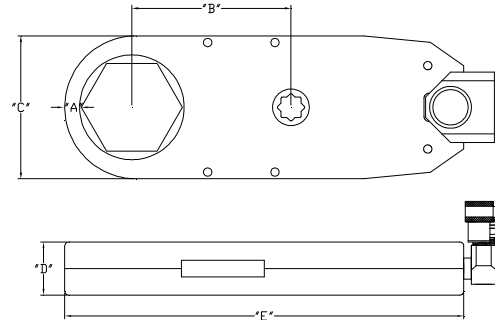

Norwolf Tool Works, Inc.

6 Sullivan Street, Westwood, NJ 07675

Telephone: (201)666-6655

Fax: (201)666-7611

www.norwolf.com

BOXTOWER™ SERIES

IMPERIAL

| BOXTOWER 2 | | | | | | |
|--|----------|------|-------|-------|-------|-------|
| MAXIMUM TORQUE: 1588 FT. LBS. @ 10K PSI | | | | | | |
| PART NO. | HEX | "A" | "B" | "C" | "D" | "E" |
| BXT2-162 | 1-5/8" | .42" | 3.60" | 3.23" | 1.20" | 8.87" |
| BXT2-181 | 1-13/16" | .42" | 3.60" | 3.23" | 1.20" | 8.98" |
| BXT2-200 | 2" | .42" | 3.60" | 3.23" | 1.20" | 9.08" |
| BXT2-218 | 2-3/16" | .42" | 3.60" | 3.23" | 1.20" | 9.19" |

| BOXTOWER 4 | | | | | | |
|--|---------|------|-------|-------|-------|--------|
| MAXIMUM TORQUE: 3970 FT. LBS. @ 10K PSI | | | | | | |
| PART NO. | HEX | "A" | "B" | "C" | "D" | "E" |
| BXT4-218 | 2-3/16" | .56" | 4.80" | 4.30" | 1.60" | 11.84" |
| BXT4-237 | 2-3/8" | .56" | 4.80" | 4.30" | 1.60" | 11.94" |
| BXT4-256 | 2-9/16" | .56" | 4.80" | 4.30" | 1.60" | 12.05" |
| BXT4-275 | 2-3/4" | .56" | 4.80" | 4.30" | 1.60" | 12.16" |

| BOXTOWER 8 | | | | | | |
|--|----------|------|-----|-------|-----|--------|
| MAXIMUM TORQUE: 7980 FT. LBS. @ 10K PSI | | | | | | |
| PART NO. | HEX | "A" | "B" | "C" | "D" | "E" |
| BXT8-275 | 2-3/4" | .70" | 6" | 5.38" | 2" | 14.81" |
| BXT8-293 | 2-15/16" | .70" | 6" | 5.38" | 2" | 14.91" |
| BXT8-312 | 3-1/8" | .70" | 6" | 5.38" | 2" | 15.02" |
| BXT8-350 | 3-1/2" | .70" | 6" | 5.38" | 2" | 15.24" |

| BOXTOWER 16 | | | | | | |
|--|--------|------|-------|-------|-------|--------|
| MAXIMUM TORQUE: 13,355 FT. LBS. @ 10K PSI | | | | | | |
| PART NO. | HEX | "A" | "B" | "C" | "D" | "E" |
| BXT16-350 | 3-1/2" | .84" | 7.20" | 6.45" | 2.40" | 17.88" |
| BXT16-387 | 3-7/8" | .84" | 7.20" | 6.45" | 2.40" | 18.10" |
| BXT16-425 | 4-1/4" | .84" | 7.20" | 6.45" | 2.40" | 18.31" |
| BXT16-462 | 4-5/8" | .84" | 7.20" | 6.45" | 2.40" | 18.53" |